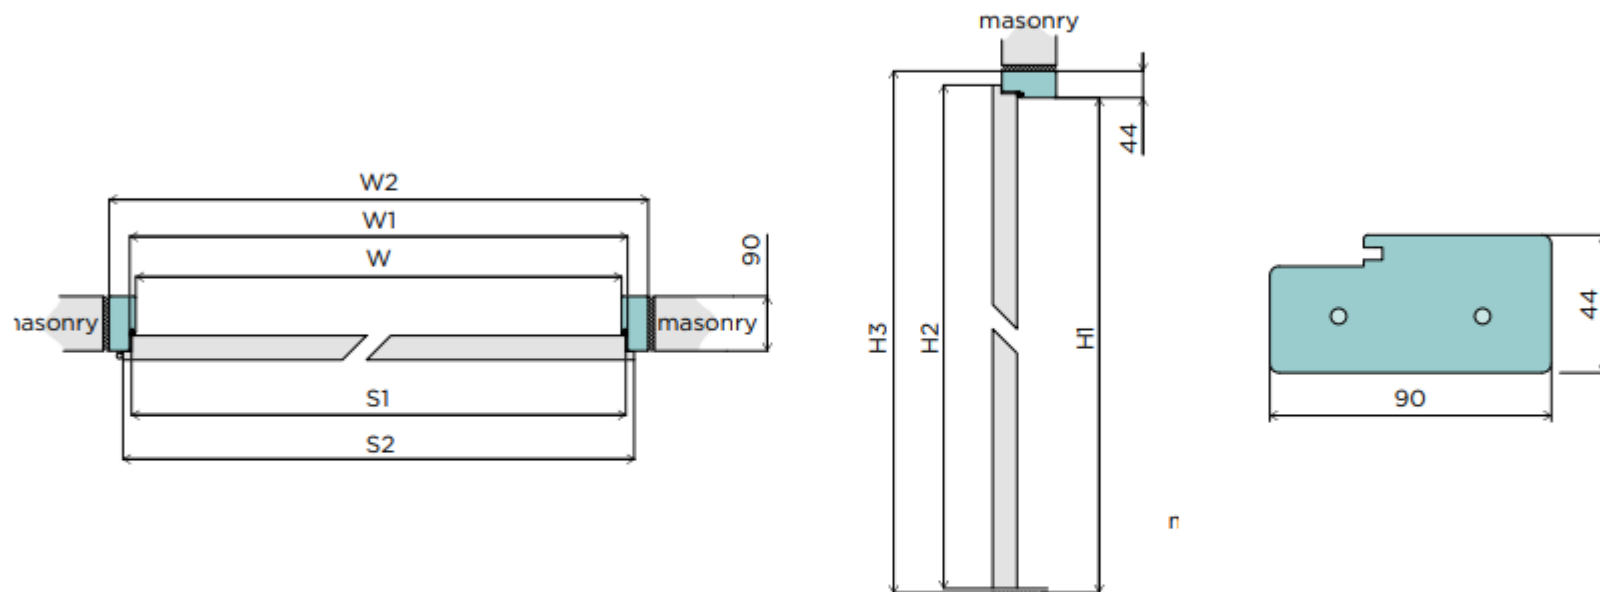

FIXED **MDF** DOOR FRAME

Width	W	W1	W2	S1	S2	H1	H2	H3	W0	H0
"60"	605	626	693	618	644	2019	2030	2063	710	2075
"70"	705	726	793	718	744				810	
"80"	805	826	893	818	844				910	
"90"	905	926	993	918	944				1010	
"100"	1005	1026	1093	1018	1044				1110	
"110"	1105	1126	1193	1118	1144				1210	

Each additional width increases the dimensions of the door leaf and frame by 100 mm and is subject to a surcharge for a double-door frame.